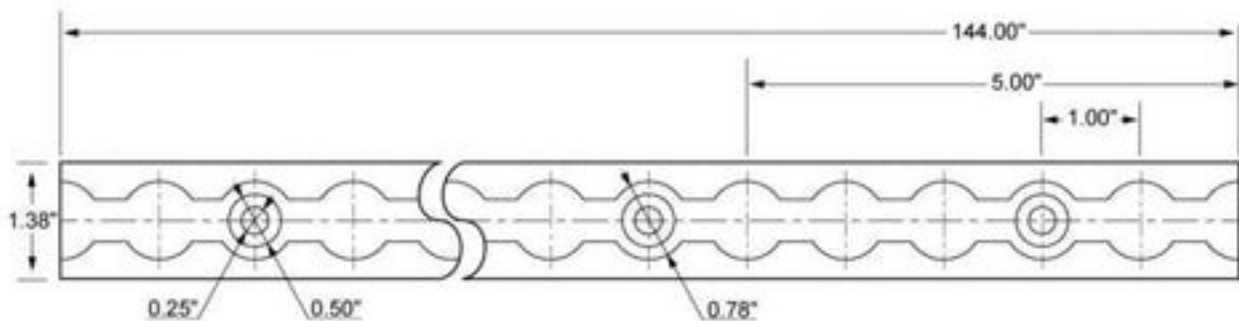

US Cargo Control Logistic Track (L-Track) Specifications Sheet: 12 Foot Track

BIRD'S-EYE TOP VIEW:

PROFILE VIEW:

BIRD'S-EYE BOTTOM VIEW: