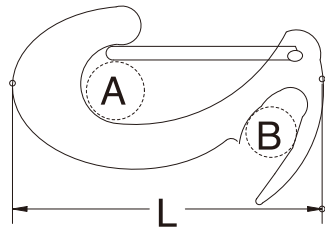

# WIRE LEVER OPEN END SNAP

S.S. T316  
PRECISION CAST

ITEM	A	B	L	WLL (lb)	WT (lb)
2471S-50	5/16"	1/4"	2"	160	0.05
2471S-65	7/16"	3/8"	2-5/8"	280	0.12
2471S-90	5/8"	1/2"	3-5/8"	550	0.28