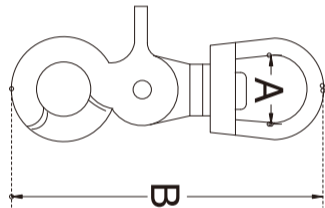

TRIGGER SNAP

S.S. T316
PRECISION CAST

ITEM

5013S

A

5/8"

B

2-11/16"

WT (lb)

0.13