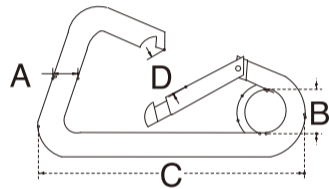

SPRING SNAP WITH EYELET

S.S. T316
FORMED

ITEM	A	B	C	D	WLL (lb)	WT (lb)
369S-X-11	7/16	5/8"	4-5/8"	1-1/4"	1,320	0.36