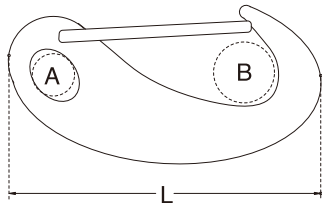

SPRING GATE SNAP

S.S. T316
PRECISION CAST

ITEM	A	B	L	WLL (lb)	WT (lb)
2470S-50	1/4"	1/2"	2"	400	0.05
2470S-75	3/8"	1/2"	2-3/4"	600	0.12
2470S-100	1/2"	7/8"	4"	1,000	0.30