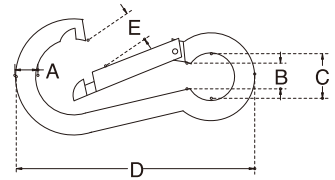

# SNAP HOOK WITH EYELET

S.S. T316  
FORMED

ITEM	A	B	C	D	E	WLL (lb)	WT(lb)
2450S-E-05	3/16"	3/16"	5/16"	2"	1/4"	120	0.04
2450S-E-06	1/4"	9/32"	5/16"	2-3/8"	5/16"	180	0.06
2450S-E-07	9/32"	5/16"	3/8"	2-3/4"	3/8"	200	0.10
2450S-E-08	5/16"	3/8"	7/16"	3-1/8"	3/8"	280	0.15
2450S-E-09	11/32"	3/8"	1/2"	3-1/2"	1/2"	320	0.24
2450S-E-10	3/8"	7/16"	5/8"	4"	9/16"	400	0.27
2450S-E-11	7/16"	9/16"	3/4"	4-3/4"	11/16"	550	0.42
2450S-E-12	15/32"	5/8"	7/8"	5-1/2"	3/4"	750	0.58
2450S-E-13	1/2"	3/4"	15/16"	6-3/8"	1"	900	0.78