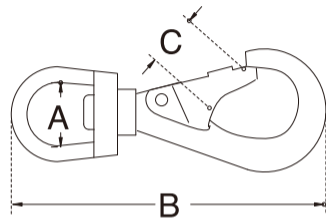

SWIVEL EYE SNAP HOOK

S.S. T316
PRECISION CAST & STAMPED

ITEM	A	B	C	WLL (Ib)	WT (Ib)
830S-9	3/8"	2-1/8"	1/4"	90	0.06
830S-13	1/2"	2-11/16"	3/8"	130	0.09
830S-16	5/8"	3-3/16"	7/16"	240	0.13
830S-20	3/4"	3-1/2"	1/2"	320	0.14