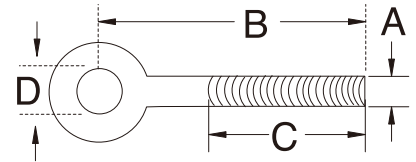

EYE BOLT

S.S. T316
UNC THREADS COLD FORGRD

ITEM	A	B	C	D
444S-A-8110	5/16"	4.25"	7/8"	5/16"
444S-A-8130	5/16"	5"	7/8"	5/16"
444S-A-10110	3/8"	4.30"	1-1/8"	3/8"
444S-A-10130	3/8"	5"	1-1/8"	3/8"
444S-A-1050	3/8"	1.92"	1-1/8"	3/8"
444S-A-1070	3/8"	2.68"	1-1/8"	3/8"
444S-A-1090	3/8"	3.56"	1-1/8"	3/8"
444S-A-13110	1/2"	4.36"	1-1/4"	1/2"
444S-A-13130	1/2"	5.12"	1-1/4"	1/2"
444S-A-13150	1/2"	6"	1-1/4"	1/2"
444S-A-1380	1/2"	3"	1-1/4"	1/2"
444S-A-1395	1/2"	3.62"	1-1/4"	1/2"
444S-A-16115	5/8"	4.50"	1-1/2"	1/2"
444S-A-16135	5/8"	5.30"	1-1/2"	5/8"
444S-A-16160	5/8"	6.20"	1-1/2"	5/8"
444S-A-1675	5/8"	2.95"	1-1/2"	5/8"
444S-A-1695	5/8"	3.78"	1-1/2"	5/8"
444S-A-20100	3/4"	3.92"	1-3/4"	3/4"
444S-A-20120	3/4"	4.65"	1-3/4"	3/4"
444S-A-20140	3/4"	5.38"	1-3/4"	3/4"
444S-A-20160	3/4"	6.20"	1-3/4"	3/4"
444S-A-2080	3/4"	3"	1-3/4"	3/4"