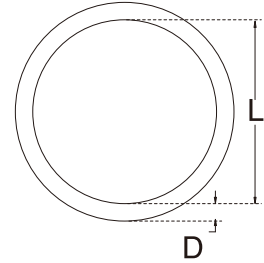

ROUND RING

S.S. T304
FORMED AND WELDED

ITEM	D	L	WLL (lb)	ITEM	D	L	WLL (lb)
317S-320	1/8"	3/4"	125	317S-640	1/4"	1-9/16"	400
317S-325	1/8"	1"	125	317S-650	1/4"	2"	350
317S-330	1/8"	1-3/16"	100	317S-830	5/16"	1-3/16"	780
317S-340	1/8"	1-9/16"	100	317S-840	5/16"	1-9/16"	750
317S-425	5/32"	1"	300	317S-850	5/16"	2"	600
317S-430	5/32"	1-3/16"	280	317S-860	5/16"	2-3/8"	500
317S-440	5/32"	1-9/16"	250	317S-1050	3/8"	2"	1,100
317S-450	5/32"	2"	220	317S-1060	3/8"	2-3/8"	1,000
317S-520	3/16"	3/4"	500	317S-1080	3/8"	3-3/16"	800
317S-525	3/16"	1"	500	317S-10100	3/8"	4"	600
317S-530	3/16"	1-3/16"	300	317S-1380	1/2"	3-3/16"	1,750
317S-540	3/16"	1-9/16"	300	317S-13100	1/2"	4"	1,600
317S-550	3/16"	2"	250	317S-13120	1/2"	4-3/4"	1,400
317S-625	1/4"	1"	600	317S-1680	5/8"	3-3/16"	3,000
317S-630	1/4"	1-3/16"	500	317S-38100	1-1/2"	4"	8,200