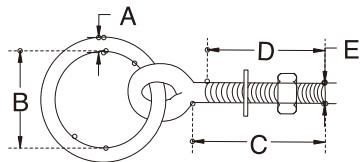

RING EYE BOLT

S.S. T304
FORMED AND WELDED

ITEM	A	B	C	D	E	WT (lb)
319S-680	1/4"	1-3/8"	3"	2-3/8"	1/4"	0.13
319S-6120	1/4"	1-3/8"	4-7/8"	3"	1/4"	0.16
319S-880	5/16"	1-3/4"	3"	2-3/8"	5/16"	0.28
319S-8120	5/16"	1-3/4"	4-7/8"	3"	5/16"	0.31
319S-10100	3/8"	2"	3-3/4"	3"	3/8"	0.52
319S-13120	1/2"	5-5/16"	4-7/8"	4"	1/2"	0.84