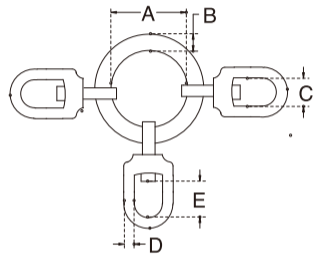

## RING WITH 3 SWIVEL

S.S. T316  
PRECISION CAST AND  
FORMED

ITEM	A	B	C	D	E	WLL (lb)
3018S-06	1-9/16"	1/4"	5/8"	1/4"	5/8"	750
3018S-10	2-1/8"	3/8"	3/4"	5/16"	3/4"	1,140
3018S-13	2-5/16"	1/2"	7/8"	3/8"	7/8"	1,760