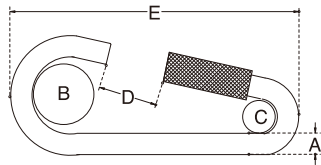

QUICK LINK

S.S. T304 FORMED WITH
SPRING LOADED LOCK WITH
COPPER SPRING GATE

ITEM	A	B	C	D	E	WLL (lb)	WT (lb)
D31-8x85	5/16"	1"	1/2"	3/8"	3-3/4"	440	0.24
D31-8x115	5/16"	1-3/8"	11/16"	3/4"	5-1/8"	440	0.31
D31-10x115	3/8"	1-3/8"	11/16"	3/4"	5-1/4"	660	0.44
D31-12x115	7/16"	1-3/8"	11/16"	3/4"	5-1/2"	880	0.61