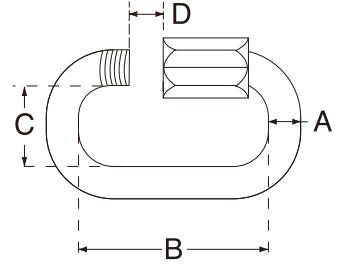

QUICK LINK

S.S. T316
FORMED

ITEM	A	B	C	D	WLL (lb)	WT (lb)
7350S-35	1/8"	1-1/8"	3/8"	7/32"	200	0.02
7350S-40	5/32"	1-3/16"	15/32"	3/16"	300	0.03
7350S-50	3/16"	1-1/2"	1/2"	1/4"	800	0.05
7350S-60	1/4"	1-3/4"	9/16"	5/16"	1,200	0.08
7350S-70	9/32"	2-1/16"	5/8"	11/32"	1,400	0.14
7350S-80	5/16"	2-1/4"	3/4"	3/8"	2,000	0.18
7350S-90	11/32"	2-7/16"	13/16"	7/16"	2,300	0.24
7350S-100	3/8"	2-3/4"	7/8"	7/16"	2,500	0.33
7350S-100-H	3/8"	2-3/4"	7/8"	7/16"	4,000	0.33
7350S-120	15/32"	3-1/4"	15/160"	9/16"	5,000	0.55
7350S-140	9/16"	4-1/8"	1-1/8"	11/16"	7,700	0.80
7350S-160	5/8"	4-5/8"	1-1/4"	3/4"	9,900	1.20
7350S-180	23/32"	4-7/8"	1-9/32"	31/32"	11,800	1.60

DELTA AND PEAR SHAPE ALSO AVAILABLE.