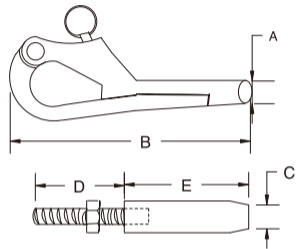

PELICAN HOOK

S.S. T316
PRECISION CAST WITH
SWAGE END

ITEM	A	B	C (CABLE)	D	E	WT (lb)
2831S-3	6 mm	3"	1/8"	1-7/8"	1-5/8"	0.35
2831S-4	8 mm	4"	3/16"	2-1/4"	2-3/16"	0.45
2831S-4-F	5/16"-24	4"	3/16"	2-1/4"	2-3/16"	0.45
2831S-6	10 mm	6"	1/4"	2-5/8"	2-3/4"	0.70