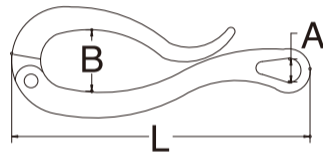

PELICAN HOOK WITH LOOP

S.S. T316
PRECISION CAST AND
POLISHED

| ITEM | A | B | L | WT (lb) |
|--------|------|------|----|---------|
| 890S-4 | 3/8" | 5/8" | 4" | 0.22 |
| 890S-6 | 1/2" | 3/4" | 6" | 0.52 |