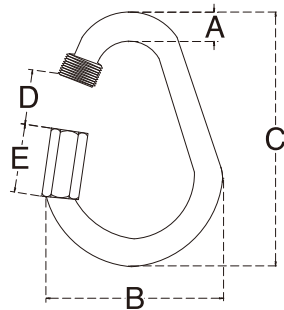

# PEAR SHAPE QUICK LINK

S.S. T316  
FORMED

ITEM	A	B	C	D	E	WLL (lb)
7370S-03	1/8"	1-1/8"	2-1/8"	3/8"	5/8"	200
7370S-05	3/16"	1-7/16"	2-3/4"	1"-2"	7/8"	600
7370S-06	1/4"	1-5/8"	3-1/4"	9/16"	1"	880
7370S-08	5/16"	2-1/8"	4"	11/16"	1-1/4"	1,450
7370S-10	3/8"	2-1/2"	4-9/16"	3/4"	1-3/8"	1,850
7370S-13	15/32"	3"	5-3/4"	7/8"	1-11/16"	3,300