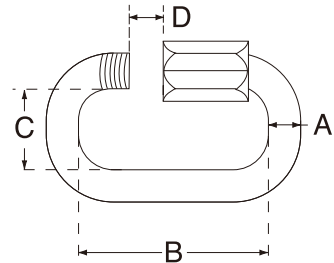

LONG QUICK LINK

S.S. T316
FORMED

ITEM	A	B	C	D (OPENING)	L	WLL (lb)
7350S-L-50	3/16"	2.10"	1/2"	0.50"	2.10"	800
7350S-L-60	1/4"	2.28"	9/16"	0.62"	2.28"	1,200
7350S-L-80	5/16"	2.95"	3/4"	0.70"	2.98"	2,000
7350S-L-100	3/8"	3.40"	3/4"	0.75"	3.20"	2,500
7350S-L-120	15/32"	4.25"	7/8"	0.85"	4.22"	5,000