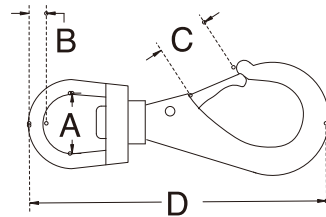

# SWIVEL EYE SNAP HOOK

S.S. T316  
PRECISION CAST

ITEM	A	B	C	D	WLL (lb)	WT (lb)
251S-0	11/16"	5/32"	9/32"	2-11/16"	120	0.10
251S-1	5/8"	3/16"	3/8"	3-3/8"	140	0.13
251S-2	3/4"	1/4"	1/2"	4"	160	0.21
251S-3	7/8"	9/32"	1/2"	4-5/8"	220	0.33
251S-4	1-3/32"	3/8"	5/8"	5-7/8"	1,000	0.88