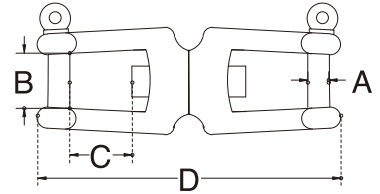

# JAW & JAW SWIVEL

S.S. T316  
PRECISION CAST

ITEM	A	B	C	D	WLL (lb)	WT (lb)
0182S-06	1/4"	7/16"	7/16"	2-5/8"	650	0.15
0182S-08	5/16"	5/8"	5/8"	3-5/8"	1,200	0.38
0182S-10	3/8"	13/16"	7/8"	4-5/8"	1,500	0.75
0182S-13	1/2"	1"	1-1/8"	6"	2,600	1.50
0182S-16	5/8"	1-1/4"	1-3/8"	7-3/8"	4,500	2.60
0182S-20	3/4"	1-1/2"	1-5/8"	8-5/8"	7,000	4.30