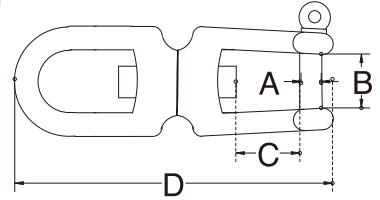

# JAW & EYE SWIVEL

S.S. T316  
PRECISION CAST

ITEM	A	B	C	D	WLL (lb)	WT (lb)
0181S-06	1/4"	7/16"	7/16"	2-5/8"	650	0.14
0181S-08	5/16"	5/8"	5/8"	3-5/8"	1,200	0.32
0181S-10	3/8"	13/16"	7/8"	4-5/8"	1,500	0.64
0181S-13	1/2"	1"	1-1/8"	6"	2,600	1.40
0181S-16	5/8"	1-1/4"	1-3/8"	7-3/8"	4,500	2.35
0181S-20	3/4"	1-1/2"	1-5/8"	8-5/8"	7,000	3.95