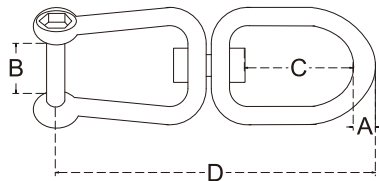

JAW & EYE SWIVEL WITH FLUSH PIN

S.S. T316
PRECISION CAST

ITEM	A	B	C	D	WLL (lb)
01811S-06	1/4"	7/16"	7/16"	2-1/2"	660
01811S-08	5/16"	5/8"	5/8"	3-1/2"	1,200
01811S-10	3/8"	13/16"	15/16"	4-1/2"	1,500