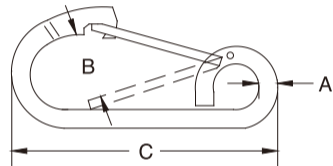

# HARNESS CLIP

S.S. T316  
FORMED

ITEM	A	B	C	WLL (lb)
24301S-06	1/4"	1/2"	2-3/8"	250
24301S-08	5/16"	11/16"	3-1/8"	650
24301S-10	3/8"	3/4"	4"	1,000
24301S-13	15/32"	1-1/8"	4-3/4"	1,500