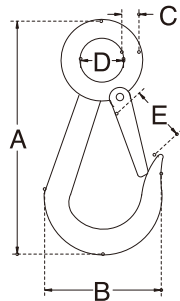

FIXED EYE SLIP HOOK

S.S. T316
PRECISION CAST

ITEM	A	B	C	D	E	WLL (lb)	WT (lb)
2311S-1	4"	1-7/8"	11/32"	3/4"	5/8"	220	0.27
2311S-2	4-3/4"	2-1/8"	11/32"	1-1/8"	3/4"	300	0.38
2311S-3	6-1/2"	3-7/8"	9/16"	1-5/16"	7/8"	2,200	2.00

2311S-3 IS LOAD RATED T304 ONLY.