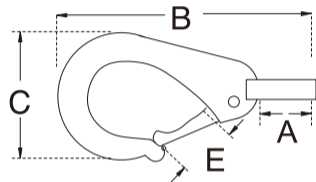

FIXED EYE HOOK

S.S. T316
PRECISION CAST

ITEM	A	B	C	D	E	WLL (lb)	WT (lb)
249S-0	3/8"	2-1/8"	7/8"	5/32"	7/32"	110	0.06
249S-1	5/8"	2-7/8"	1-1/4"	3/16"	7/16"	220	0.10
249S-2	3/4"	3-1/4"	1-3/8"	7/32"	1/2"	330	0.14
249S-3	7/8"	3-7/8"	1-3/4"	9/32"	9/16"	550	0.28