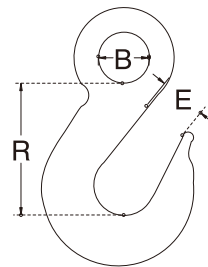

EYE SLIP HOOK

S.S. T316
PRECISION CAST WITH
SAFETY LATCH

ITEM	SIZE	B	E	R	WLL (lb)	WT (lb)
325S-X-06	1/4"	1/2"	19/32"	2"	880	0.35
325S-X-08	5/16"	5/8"	5/8"	2-5/16"	1,320	0.55
325S-X-10	3/8"	5/8"	9/16"	2-5/8"	1,760	0.90
325S-X-13	1/2"	7/8"	29/32"	3-1/4"	2,640	1.90

LOAD RATED