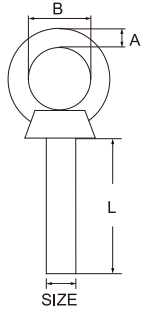

# EYE RIVET

S.S. T316  
PRECISION CAST & WELDED

ITEM	SIZE	A	B	L
3074S-06	1/4"	3/16"	5/8"	3"
3074S-08	5/16"	1/4"	3/4"	3"
3074S-10	3/8"	5/16"	1"	4"
3074S-13	1/2"	3/8"	1-1/4"	4"
3074S-16	5/8"	1/2"	1-3/8"	4"
3074S-20	3/4"	5/8"	1-9/16"	6"
3074S-22	7/8"	3/4"	1-3/4"	6"
3074S-25	1"	7/8"	2"	6"