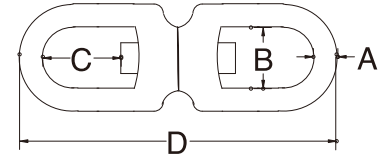

EYE & EYE SWIVEL

S.S. T316
PRECISION CAST

ITEM	A	B	C	D	WLL (lb)	WT (lb)
018S-04	5/32"	7/16"	1/2"	2"	150	0.11
018S-05	3/16"	1/2"	1/2"	2-5/16"	300	0.12
018S-06	1/4"	9/16"	9/16"	2-9/16"	600	0.13
018S-08	5/16"	3/4"	3/4"	3-5/8"	1,100	0.28
018S-09	11/32"	13/16"	13/16"	4-3/16"	1,250	0.40
018S-10	3/8"	7/8"	1"	4-5/8"	1,500	0.55
018S-13	1/2"	1-1/4"	1-5/16"	6"	2,500	1.25
018S-16	5/8"	1-1/2"	1-5/8"	7-3/8"	4,600	2.10
018S-20	3/4"	1-5/8"	2"	8-1/2"	7,000	3.40
018S-22	7/8"	1-7/8"	2"	9-1/4"	9,500	5.00
018S-25	1"	2-1/2"	2-9/16"	11"	11,500	8.75
018S-38	1-1/2"	3-5/8"	3-3/4"	17"	20,000	27.25