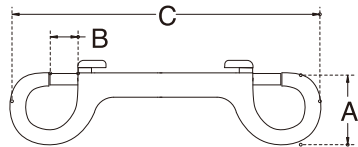

DOUBLE BOLT SNAP

S.S. T316
PRECISION CAST

ITEM	A	B	C	WT (lb)
161S-90	3/4"	1/4"	3-1/2"	0.18
161S-100	7/8"	3/8"	4"	0.20