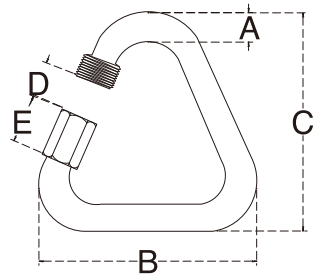

# DELTA QUICK LINK

S.S. T316  
FORMED

ITEM	A	B	C	D	E	WLL (lb)
7360S-03	1/8"	1-3/16"	1-3/8"	3/16"	1/2"	330
7360S-05	3/16"	1-9/16"	1-7/8"	1/4"	5/8"	720
7360S-06	1/4"	1-5/8"	2-1/4"	9/32"	3/4"	990
7360S-08	5/16"	2-1/4"	2-1/2"	3/8"	1"	1,400
7360S-10	3/8"	2-5/8"	3-7/16"	7/16"	1-3/16"	2,100
7360S-13	15/32"	3"	4-1/8"	9/16"	1-5/16"	3,200
7360S-18	22/32"	2-5/8"	6"	1"	1-1/8"	9,200