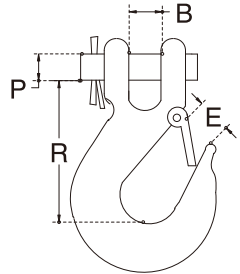

# CLEVIS SLIP HOOK

S.S. T316  
PRECISION CAST  
WITH SAFETY LATCH

ITEM	SIZE	B	E	P	R	WLL (lb)	WT (lb)
331S-X-06	1/4"	7/16"	9/16"	3/8"	2-9/16"	880	0.42
331S-X-08	5/16"	1/2"	19/32"	7/16"	2-3/4"	1,320	0.76
331S-X-10	3/8"	5/8"	7/8"	1/2"	3-1/4"	1,760	1.18
331S-X-13	1/2"	3/4"	1-3/32"	5/8"	4"	2,640	2.36