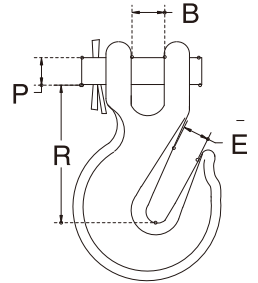

CLEVIS GRAB HOOK

S.S. T316
PRECISION CAST

ITEM	Size	B	E	P	R	WLL (lb)	WT (lb)
330S-06	1/4"	7/16"	11/32"	11/32"	1-3/4"	990	0.36
330S-08	5/16"	1/2"	7/16"	7/16"	2-1/8"	1,540	0.65
330S-10	3/8"	9/16"	15/32"	15/32"	2-7/16"	2,200	0.90
330S-13	1/2"	3/4"	5/8"	5/8"	3-1/4"	3,740	1.95

LOAD RATED