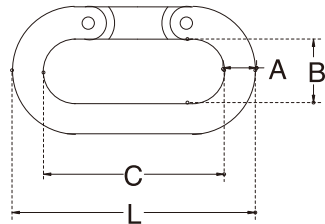

CONNECTING LINK

S.S. T316
PRECISION CAST

ITEM	A	B (mm)	C (mm)	L (mm)	WLL (lb)	WT (lb)
661S-05	3/16"	8.60	17.50	30.00	400	0.03
661S-06	1/4"	11.00	21.00	35.00	600	0.04
661S-08	5/16"	11.80	24.00	42.00	1,000	0.10
661S-10	3/8"	14.50	30.05	53.00	1,500	0.14
661S-13	1/2"	19.00	42.00	68.00	2,000	0.28
661S-16	5/8"	24.00	47.30	82.00	4,000	0.56