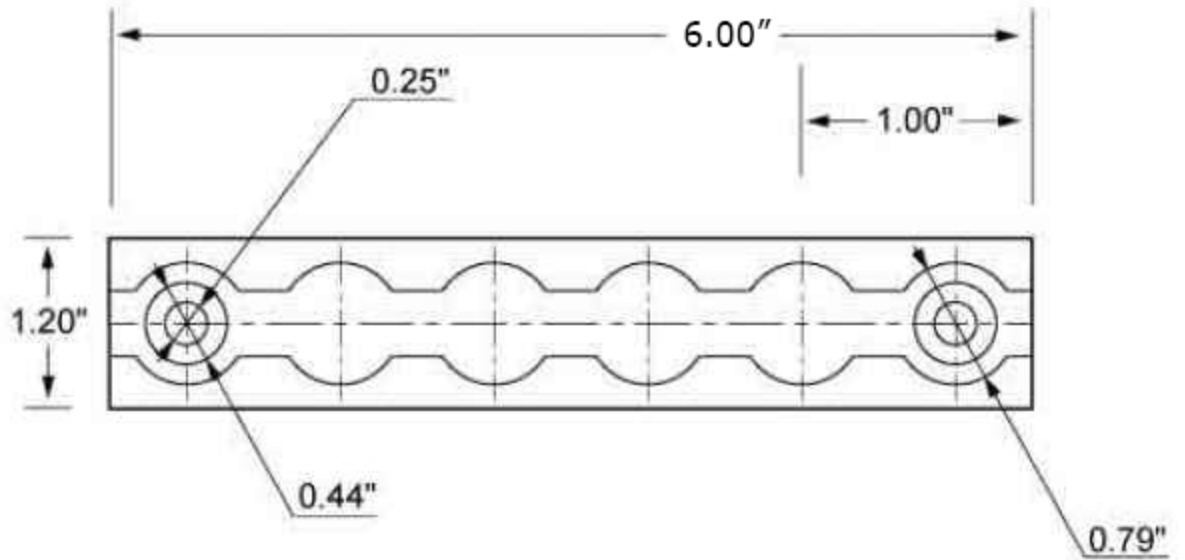

BIRD'S-EYE TOP VIEW:

PROFILE VIEW:

BIRD'S-EYE BOTTOM VIEW:

2 TOTAL MOUNTING HOLES | 5" Spacing