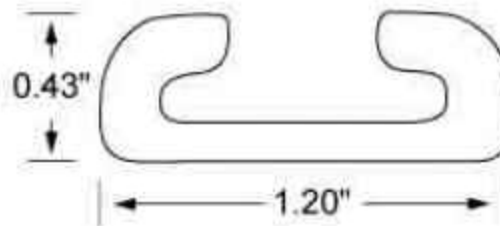

BIRD'S-EYE TOP VIEW:

PROFILE VIEW:

BIRD'S-EYE BOTTOM VIEW:

2 TOTAL MOUNTING HOLES | 5" Spacing