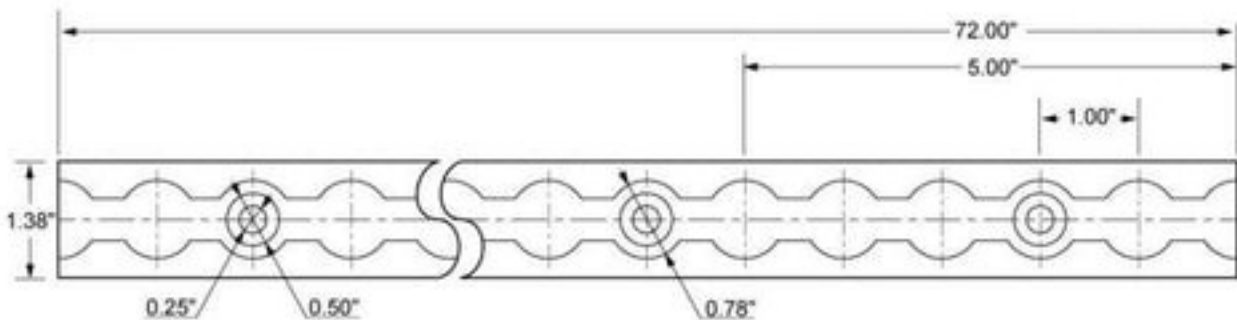

US Cargo Control Logistic Track (L-Track) Specifications Sheet: 6 Foot Track

BIRD'S-EYE TOP VIEW:

PROFILE VIEW:

BIRD'S-EYE BOTTOM VIEW:

18 TOTAL MOUNTING HOLES