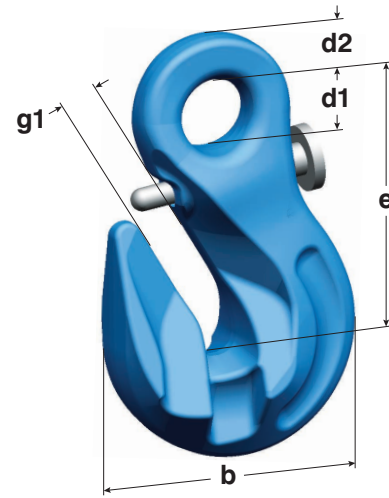

PSWP / Eye Grab Hook w/Safety Catch

This grab hook is suitable for the shortening of chains and the forming of slings that must not tighten. No work load reduction when shortened with this hook. The PS Eye Grab Hook is equipped with a safety catch to prevent the accidental unhooking of the chain.

Code	Size	WLL (lb)	e (inch)	b (inch)	d1 (inch)	d2 (inch)	g1 (inch)	Weight (lbs/pc)
PSWP 7/8 (Formerly PS720/820)	9/32" - 5/16"	6,600	2.68	2.48	0.71	0.43	0.39	1.06
PSWP 10 (Formerly PS1020)	3/8"	10,600	3.46	3.19	0.87	0.55	0.51	2.27
PSWP 13 (Formerly PS1320)	1/2"	17,900	4.33	4.06	1.02	0.71	0.67	4.63