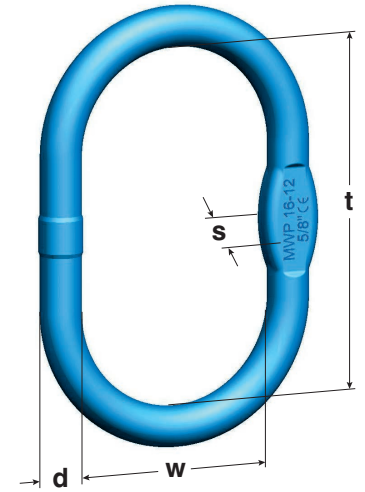

MWP / Enlarged Master Link

This is a standard master link for creating Single and Double leg chain slings using the CWP Connex connecting links. With its extra-large inner width compared to the AWP Master Link, it is suitable for double hooks and larger single hooks.

Code	Single leg sling	Double leg sling	WLL 90° - 45° (lb)	d (inch)	t (inch)	w (inch)	s (inch)	Weight (lbs/pc)
MWP 13 (Formerly M1320)	9/32"	-	6,100	0.55	4.72	2.76	0.39	1.00
MWP 16 (Formerly M1320)	5/16"	-	8,400	0.67	5.51	3.15	0.51	1.63
MWP 18 (Formerly M1820)	3/8"	-	12,800	0.75	6.30	3.74	0.55	2.31
MWP 26 (Formerly M2620)	1/2"	-	30,000	1.06	7.48	4.33	0.79	5.45
MWP 30 (Formerly M3020)	5/8"	-	27,500	1.18	7.48	4.33	-	7.28
MWP 36 (Formerly M3620)		5/8"	38,500	1.50	10.80	5.91	1.14	16.50