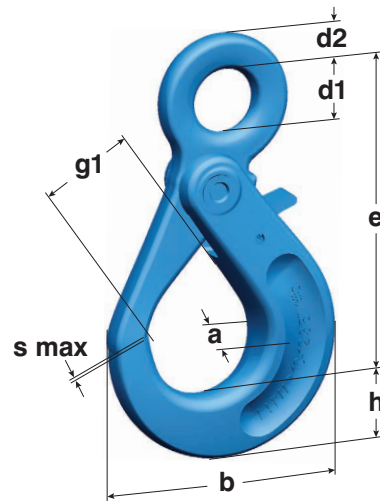

LHWP / Eye Safety Hook

This safety hook has a larger opening than HSWP Eye Sling Hook. The LHWP Eye Safety Hook may only be opened when it is not under load, ensuring a high level of safety.

Code	Size	WLL (lb)	e (inch)	h (inch)	a (inch)	b (inch)	d1 (inch)	d2 (inch)	g1 (inch)	s max. (inch)	Weight (lbs/pc)
LHWP 7/8 (Formerly LH720/820)	9/32" - 5/16"	6,600	4.96	0.98	0.94	3.50	0.98	0.55	1.34	0.04	2.00
LHWP 10 (Formerly LH1020)	3/8"	10,600	6.22	1.22	1.10	4.41	1.22	0.67	1.77	0.08	3.44
LHWP 13 (Formerly LH1320)	1/2"	17,900	8.07	1.61	1.34	5.71	1.57	0.87	2.13	0.08	7.71