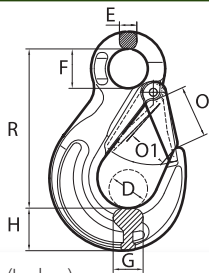

OVERHEAD LIFTING

Sling Hooks

V10™ Eye Sling Hook w/Latch (Grade 100)

Stock #	Mfr. #	Chain Size		Dimensions (Inches)								Lbs. Per Each	WLL (Lbs.)
		Inches	MM	D	E	F	G	H	O	O1	R		
8417100	SHE6	1/4	6	0.709	0.394	0.787	0.650	0.827	0.984	0.748	3.327	0.73	3,100
8417200	SHE7-8	9/32- 5/16	7-8	0.945	0.433	0.984	0.748	1.063	1.260	0.984	4.173	1.23	5,700
8417400	SHE10	3/8	10	1.181	0.630	1.339	1.024	1.299	1.575	1.220	5.157	2.65	8,800
8417600	SHE13	1/2	13	1.496	0.748	1.693	1.299	1.654	1.890	1.535	6.457	5.18	15,000
8417700	SHE16	5/8	16	1.732	0.984	1.969	1.575	1.969	2.165	1.772	7.185	8.20	22,600
8417800	SHE19-20	3/4	20	2.087	1.063	2.165	1.890	2.126	2.402	2.126	8.071	13.12	35,300
8417900	SHE22	7/8	22	2.362	1.181	2.362	1.969	2.402	2.795	2.402	8.858	17.35	42,700
8418000	SHE26	1	26	2.835	1.417	2.756	2.362	2.717	3.307	2.874	10.433	30.43	59,700