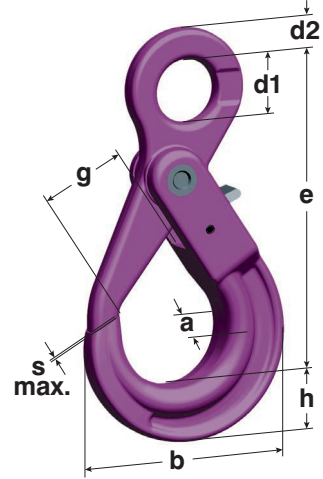

HSB/S / Eye Safety Hook

Safe by name, safe by nature – this hook closes and locks automatically, which means that it cannot open when under load. It is perfect in combination with the Connex system and also offers additional, universal connection options thanks to the flattened section on the eye. As it comes with a wider jaw opening than HS/S, it may be used much more flexibly.

Please note that this hook is suitable for straight pull only. The tip of the hook and the safety latch must not be placed under load and the hook should not be used in the welded system.

Code	Chain Size	WLL (lb)	e (inch)	h (inch)	a (inch)	b (inch)	d1 (inch)	d2 (inch)	g (inch)	s max. (inch)	Weight (lbs/pc)	Quantity per package
HSB/S 7/8	9/32" - 5/16"	5,700	5.35	1.02	0.79	3.46	0.98	0.47	1.34	0.04	2.02	12
HSB/S 10	3/8"	8,800	6.65	1.18	1.14	4.21	1.38	0.59	1.77	0.04	3.45	8
HSB/S 13	1/2"	15,000	8.07	1.57	1.38	5.43	1.57	0.79	2.05	0.06	7.02	4
HSB/S 16	5/8"	22,600	9.88	1.97	1.61	6.61	1.97	1.06	2.36	0.08	13.73	2
HSB/S 19/20	3/4"	35,300	11.41	2.44	1.97	7.64	2.36	1.18	2.76	0.08	21.45	2