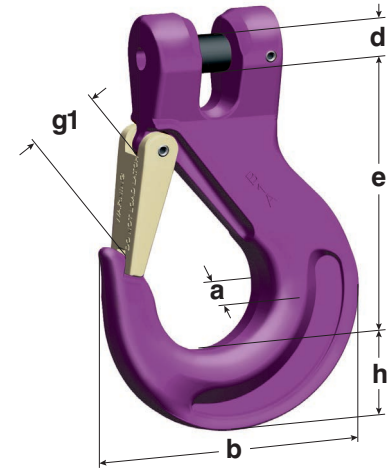

## HKS/S / Clevis Sling Hook

If you are looking for an easy, simple chain connection using a clevis system and without any connecting links, this universal sling hook with a forged safety latch is your best bet. The safety latch locks into the tip of the hook, thereby providing excellent protection against lateral shifts. For **straight pulls only**.

Code	Chain Size	WLL (lb)	e (inch)	h (inch)	a (inch)	d (inch)	g1 (inch)	b (inch)	Weight (lbs/pc)	Quantity per package
HKS/S 7	9/32"	4,300	3.74	1.10	0.75	0.35	1.02	3.54	1.34	12
HKS/S 8	5/16"	5,700	3.74	1.10	0.75	0.39	1.02	3.54	1.36	12
HKS/S 10	3/8"	8,800	4.29	1.38	0.98	0.49	1.22	4.25	2.62	12
HKS/S 13	1/2"	15,000	5.35	1.61	1.34	0.63	1.54	5.16	4.66	6
HKS/S 16	5/8"	22,600	6.10	1.93	1.46	0.79	1.77	6.02	7.68	4
HKS/S 19/20	3/4"	35,300	7.24	2.09	2.01	0.94	2.09	6.97	12.41	2