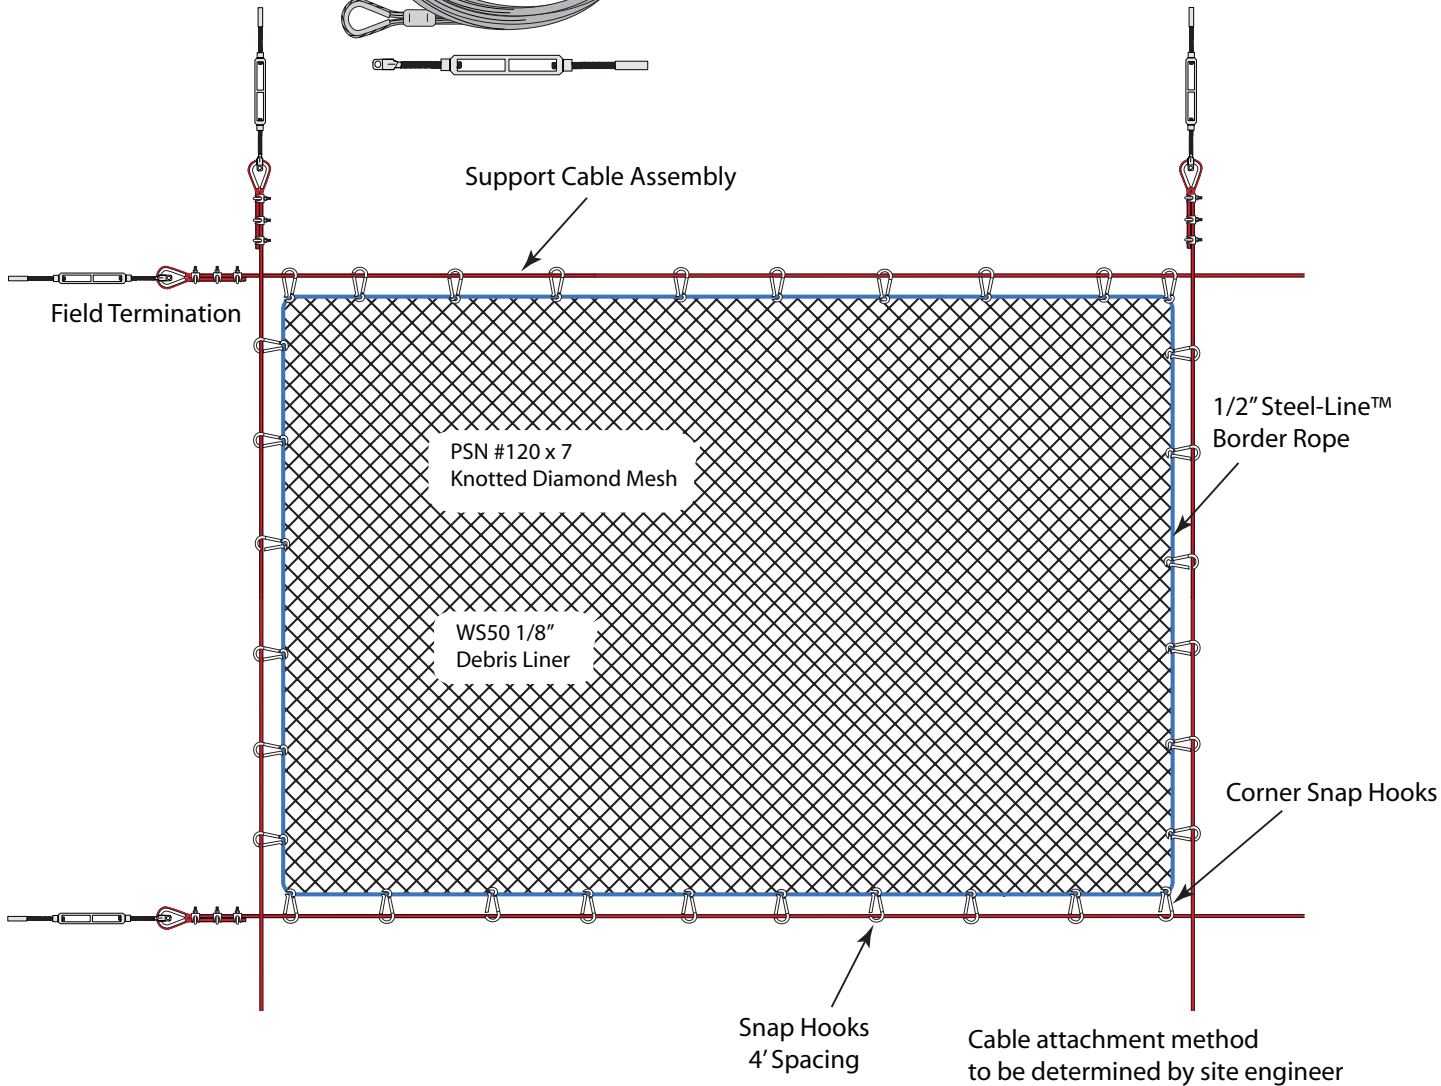

PSN Installation Between Four Cables

INCOR

3/8" cable with termination hardware and turnbuckle

WS50 1/8" Debris Liner

PSN #120 x 7 Knotted Diamond Mesh