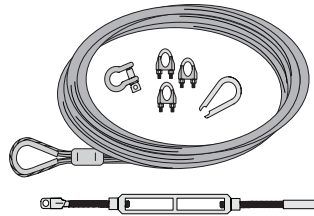

PSN Installation Between Four Cables

INCOR

3/8" cable with termination hardware and turnbuckle

WS50 1/8" Debris Liner

PSN #120 x 7 Knotted Diamond Mesh