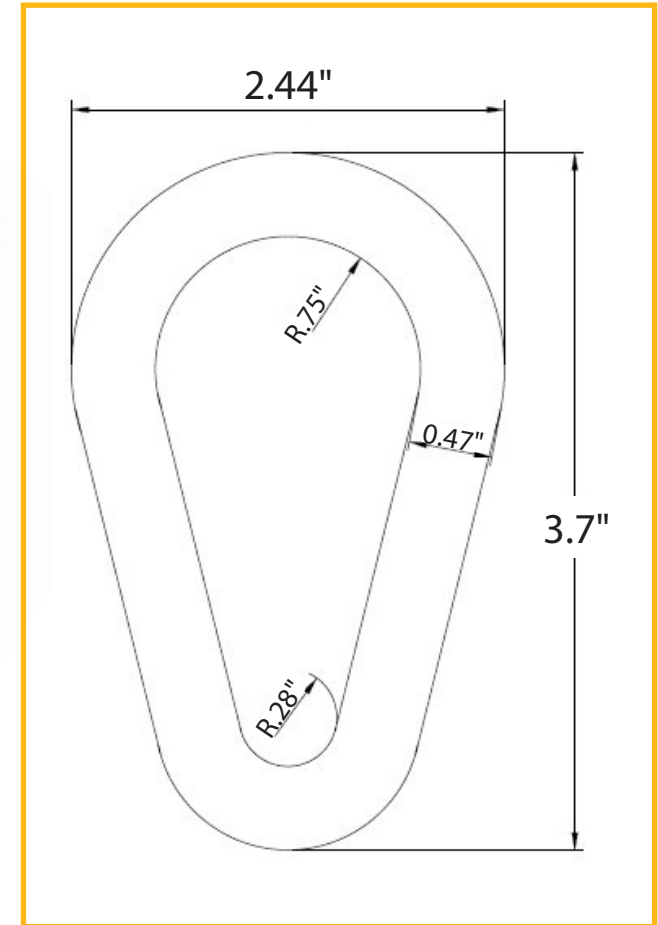

CLEVIS GRAB HOOK

PEAR LINK

PRODUCT SPECS

Working Load Limit:	5,400 lbs	Finish:	Zinc Plated
Assembly Break Strength:	16,200 lbs	Product Weight:	1.34 lbs