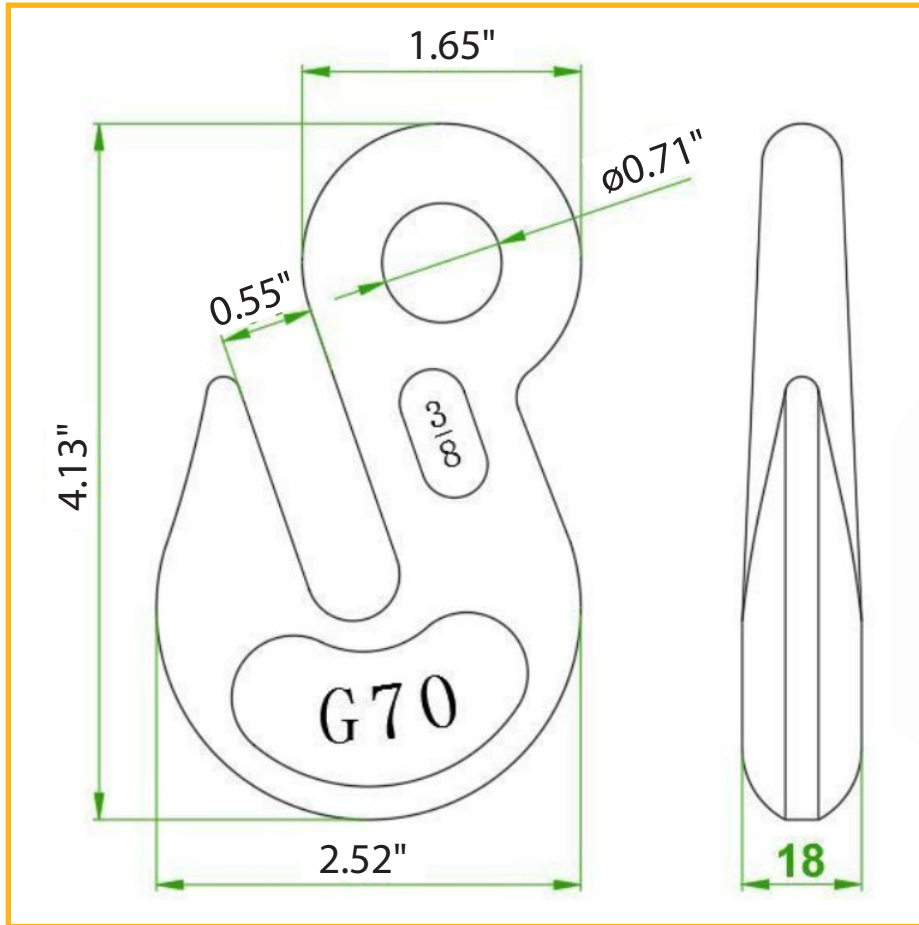

CLEVIS GRAB HOOK

PEAR LINK

PRODUCT SPECS

Working Load Limit:	5,400 lbs	Finish:	Zinc Plated
Assembly Break Strength:	16,200 lbs	Product Weight:	1.34 lbs