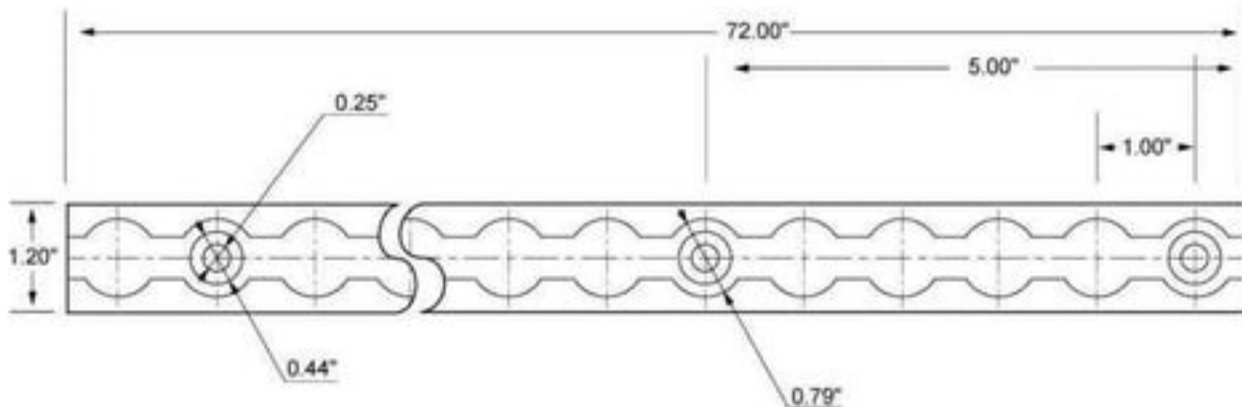

US Cargo Control Logistic Track (L-Track) Specifications Sheet: 72 Inch Track

BIRD'S-EYE TOP VIEW:

PROFILE VIEW:

BIRD'S-EYE BOTTOM VIEW:

15 TOTAL MOUNTING HOLES | All mounting holes have 5" spacing between each.