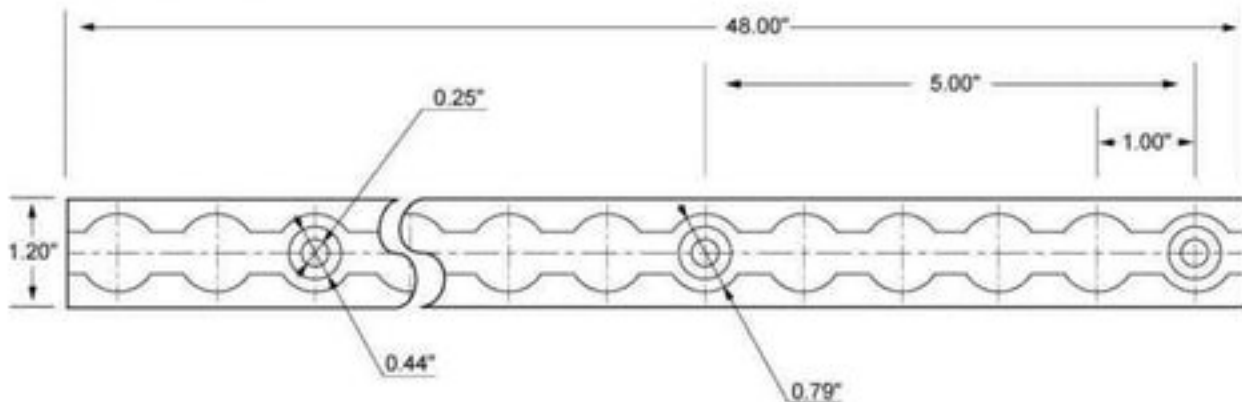

US Cargo Control Logistic Track (L-Track) Specifications Sheet: 48 Inch Track

BIRD'S-EYE TOP VIEW:

PROFILE VIEW:

BIRD'S-EYE BOTTOM VIEW:

**10 TOTAL MOUNTING HOLES** | All mounting holes have 5" spacing between each.