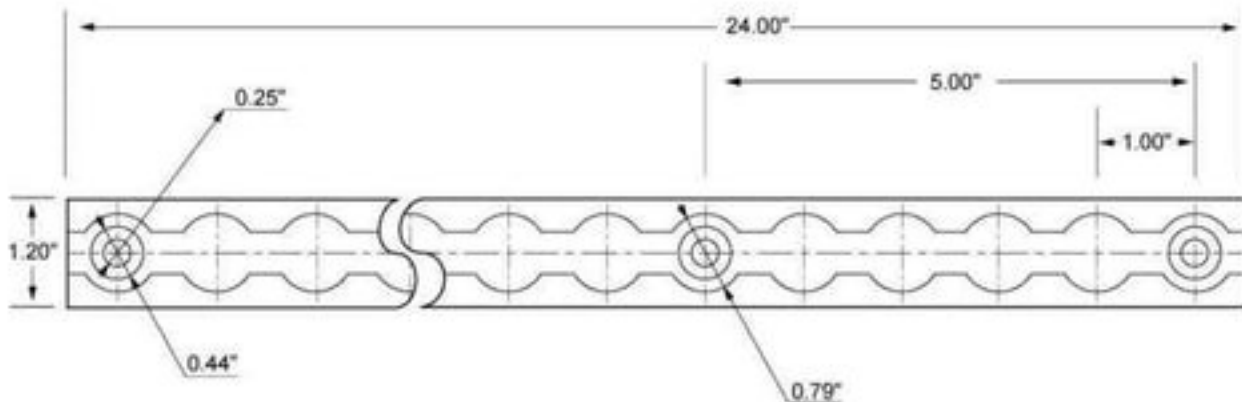

US Cargo Control Logistic Track (L-Track) Specifications Sheet: 24 Inch Track

BIRD'S-EYE TOP VIEW:

PROFILE VIEW:

BIRD'S-EYE BOTTOM VIEW:

6 TOTAL MOUNTING HOLES | Mounting holes are spaced 5" apart, except from the first hole to the next on one end, which has a 3" space.