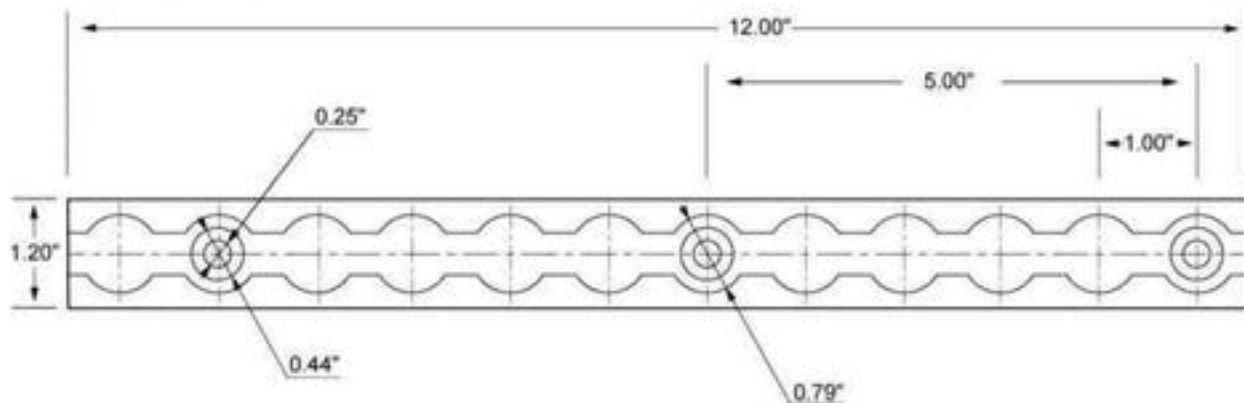

US Cargo Control Logistic Track (L-Track) Specifications Sheet: 12 Inch Track

BIRD'S-EYE TOP VIEW:

PROFILE VIEW:

BIRD'S-EYE BOTTOM VIEW: