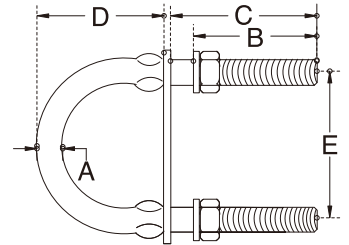

U BOLT

S.S. T304
FORMED

ITEM	A	B	C	D	E
413S-460	0.10"	1.12"	1.40"	0.93"	1.22"
413S-580	0.14"	1.51"	1.75"	1.14"	1.38"
413S-690	0.18"	1.74"	2.08"	1.33"	1.36"
413S-880	0.22"	1.45"	1.72"	1.35"	1.38"
413S-8100	0.27"	1.91"	2.42"	1.56"	1.34"
413S-10130	0.39"	2.17"	2.87"	2.15"	1.93"
413S-12150	0.47"	2.62"	3.29"	2.54"	2.36"