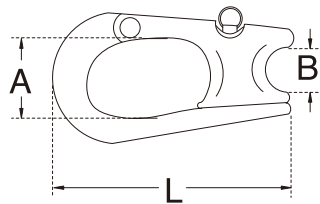

ROPE SHEET SNAP SHACKLE

S.S. T316
PRECISION CAST

ITEM	L	A	B	WLL (lb)	WT (lb)
2464S-1	2"	1/2"	3/8"	1,000	0.12
2464S-2	2-1/2"	5/8"	9/16"	1,500	0.21
2464S-3	3-3/4"	1"	11/16"	2,100	0.70