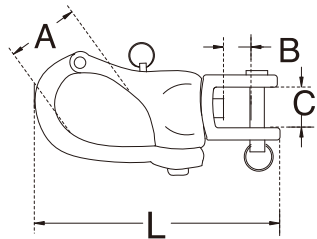

JAW SWIVEL SNAP SHACKLE

S.S. T316
PRECISION CAST

ITEM	L	A	B	C	WLL (lb)	WT (lb)
2476S-1	2-3/4"	1/2"	3/8"	3/8"	1,000	0.15
2476S-2	3-1/2"	5/8"	1/2"	1/2"	1,500	0.26
2476S-3	5"	1"	7/8"	7/8"	2,100	0.75