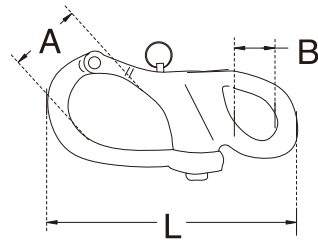

FIXED SNAP SHACKLE

S.S. T316
PRECISION CAST

ITEM	L	A	B	WLL (lb)	WT (lb)
2483S-1	2"	1/2"	3/8"	1,000	0.10
2483S-2	2-3/4"	3/4"	1/2"	1,500	0.20
2483S-3	4"	1"	5/8"	2,100	0.52